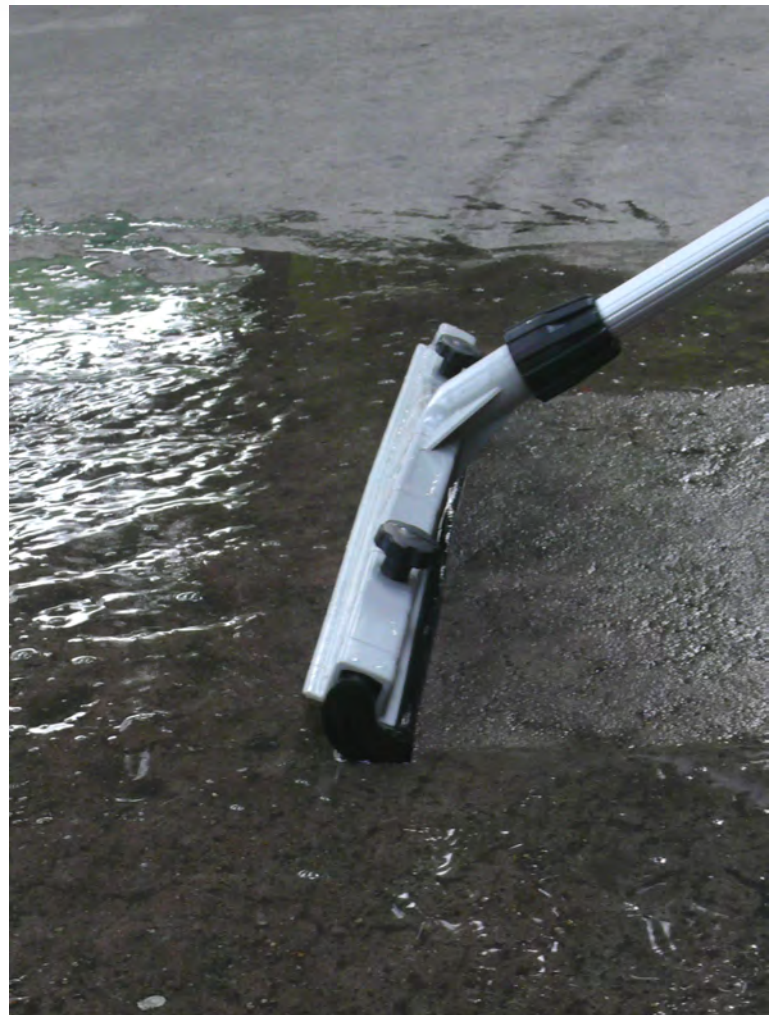

Floor Squeegee

Floor Squeegee and Wiper

- Excellent drying effect on both rough and smooth floorings.
- More efficient and effort saving
- New rubber design provides 3 times more in durability.

WS0450 ; 45cm (18 ")

WS0550 ; 55cm (22 ")

WS0750 ; 75cm (30 ")

Locking socket is adaptable for handle diameter from 23-24.5mm diameter.

- Special ABS material has much better resistance against corrosive chemicals and rough handling.
- Patented design in replaceable rubber. More environmental friendly and cost saving.